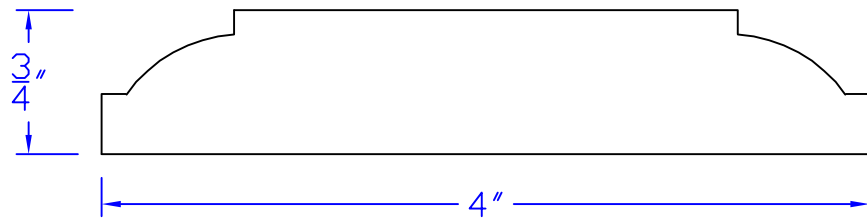

# Creative Woodworking N.W., Inc.

1036 S.E. Taylor \* Portland, Oregon 97214  
Phone:(503) 230-9265 \* Fax:(503) 232-9082  
www.Creativewoodworkingnw.com

CHRL088  
3/4" x 4"