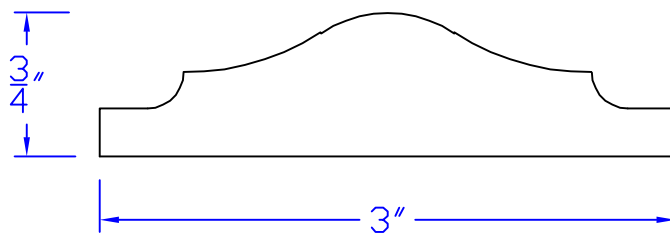

Creative Woodworking N.W., Inc.

1036 S.E. Taylor * Portland, Oregon 97214
Phone:(503) 230-9265 * Fax:(503) 232-9082
www.Creativewoodworkingnw.com

CHRL091
3/4" x 3"