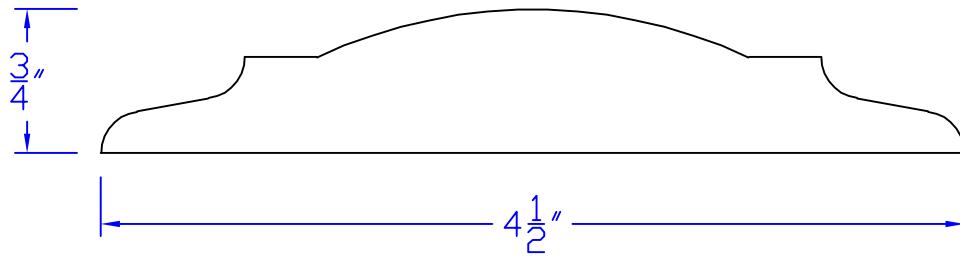

Creative Woodworking N.W., Inc.

1036 S.E. Taylor * Portland, Oregon 97214
Phone:(503) 230-9265 * Fax:(503) 232-9082
www.Creativewoodworkingnw.com

CHRL093
3/4" x 4-1/2"