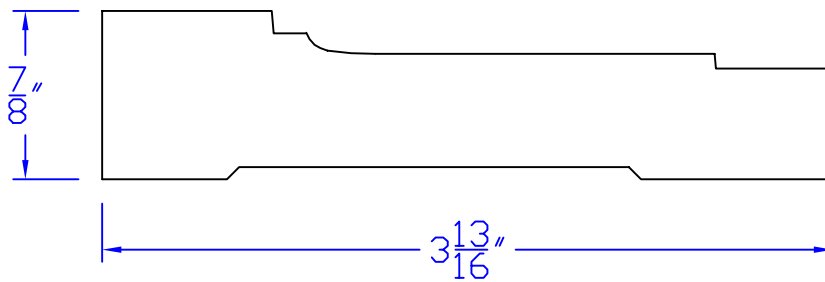

Creative Woodworking N.W., Inc.

1036 S.E. Taylor * Portland, Oregon 97214
Phone:(503) 230-9265 * Fax:(503) 232-9082
www.Creativewoodworkingnw.com

CHRL094
7/8" x 3-13/16"