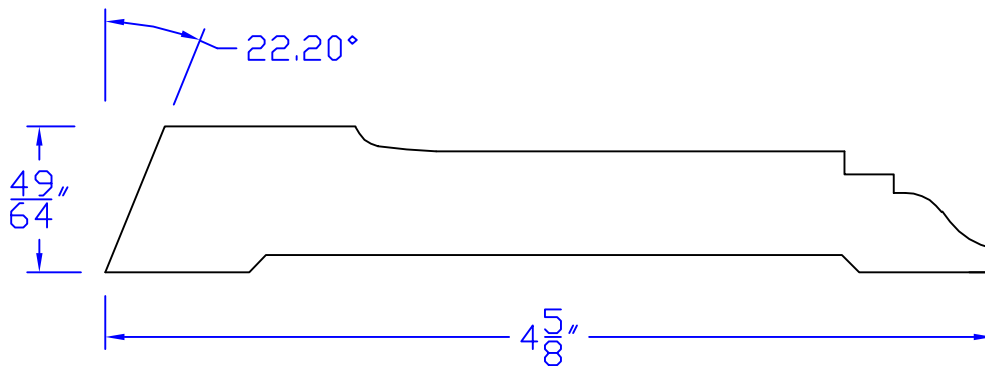

Creative Woodworking N.W., Inc.

1036 S.E. Taylor * Portland, Oregon 97214
Phone:(503) 230-9265 * Fax:(503) 232-9082
www.Creativewoodworkingnw.com

CHRL095
 $49/64$ " \times $4-5/8$ "