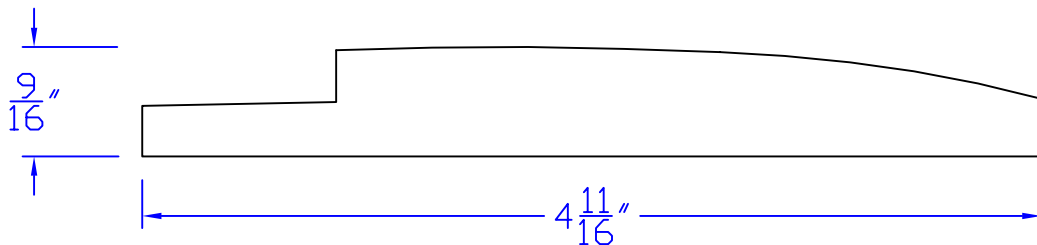

Creative Woodworking N.W., Inc.

1036 S.E. Taylor * Portland, Oregon 97214
Phone:(503) 230-9265 * Fax:(503) 232-9082
www.Creativewoodworkingnw.com

CHRL096

$9/16'' \times 4-11/16''$