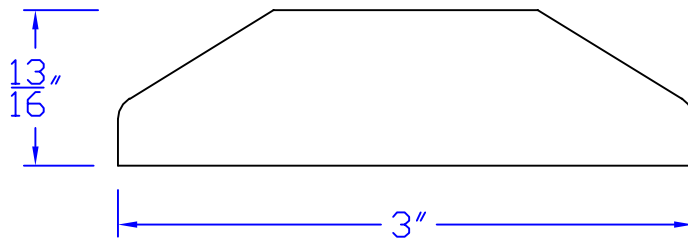

# Creative Woodworking N.W., Inc.

1036 S.E. Taylor \* Portland, Oregon 97214  
Phone:(503) 230-9265 \* Fax:(503) 232-9082  
[www.Creativewoodworkingnw.com](http://www.Creativewoodworkingnw.com)

CHRL100  
 $\frac{13}{16}" \times 3"$