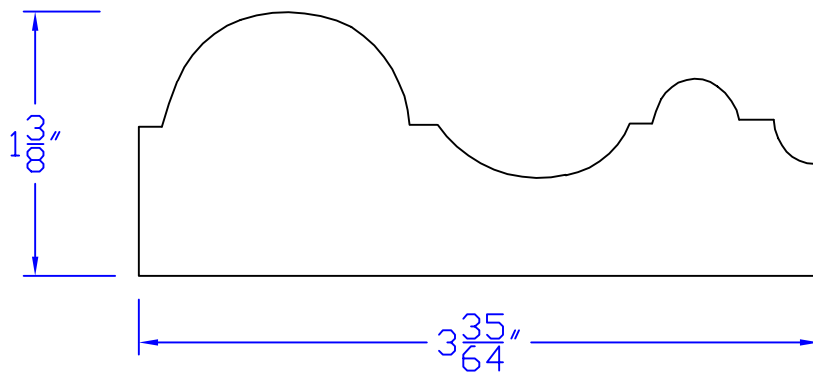

# Creative Woodworking N.W., Inc.

1036 S.E. Taylor \* Portland, Oregon 97214  
Phone:(503) 230-9265 \* Fax:(503) 232-9082  
www.Creativewoodworkingnw.com

CHRL101  
 $1\frac{3}{8}$ " x  $3\frac{35}{64}$ "