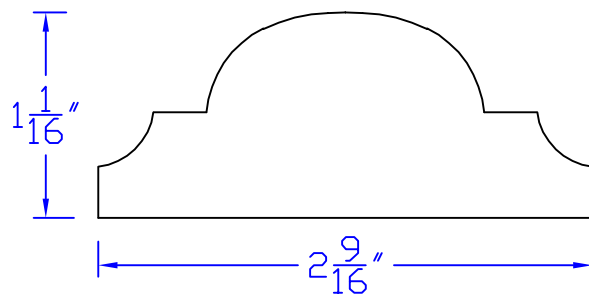

# Creative Woodworking N.W., Inc.

1036 S.E. Taylor \* Portland, Oregon 97214  
Phone:(503) 230-9265 \* Fax:(503) 232-9082  
www.Creativewoodworkingnw.com

CHRL104  
 $1-1/16$ " x  $2-9/16$ "