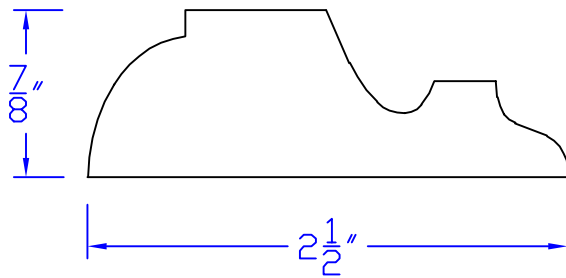

Creative Woodworking N.W., Inc.

1036 S.E. Taylor * Portland, Oregon 97214
Phone:(503) 230-9265 * Fax:(503) 232-9082
www.Creativewoodworkingnw.com

CHRL109

7/8" x 2-1/2"