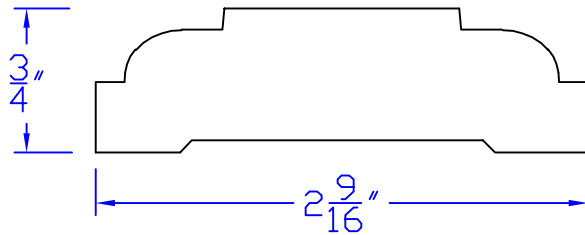

# Creative Woodworking N.W., Inc.

1036 S.E. Taylor \* Portland, Oregon 97214  
Phone:(503) 230-9265 \* Fax:(503) 232-9082  
www.Creativewoodworkingnw.com

CHRL116  
 $3/4$ " x  $2-9/16$ "