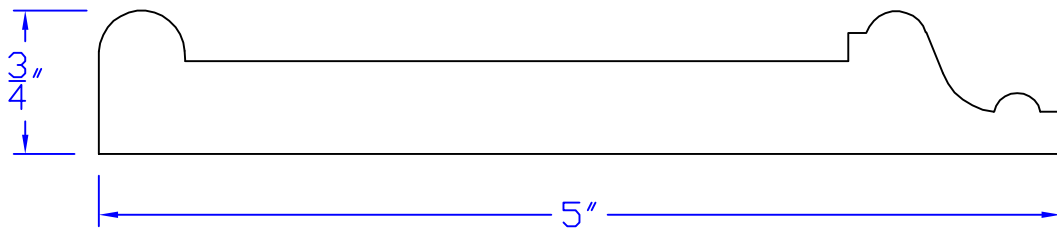

Creative Woodworking N.W., Inc.

1036 S.E. Taylor * Portland, Oregon 97214
Phone:(503) 230-9265 * Fax:(503) 232-9082
www.Creativewoodworkingnw.com

CHRL117
3/4" x 5"