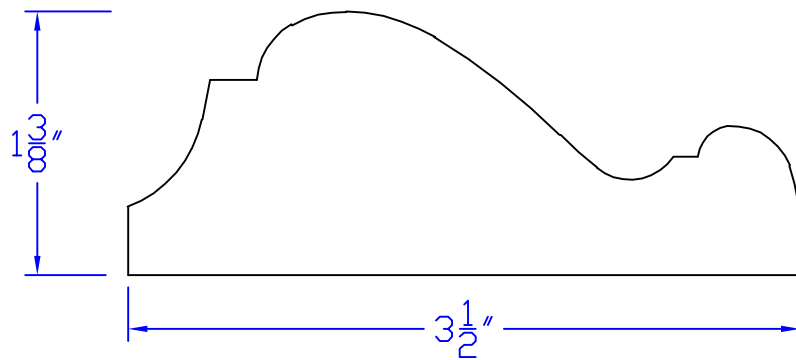

Creative Woodworking N.W., Inc.

1036 S.E. Taylor * Portland, Oregon 97214
Phone:(503) 230-9265 * Fax:(503) 232-9082
www.Creativewoodworkingnw.com

CHRL118
1-3/8" x 3-1/2"