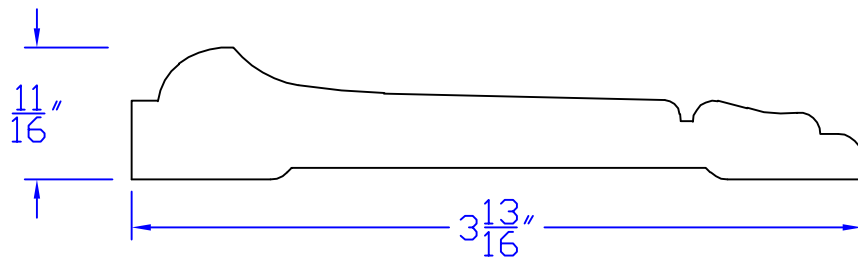

# Creative Woodworking N.W., Inc.

1036 S.E. Taylor \* Portland, Oregon 97214  
Phone:(503) 230-9265 \* Fax:(503) 232-9082  
www.Creativewoodworkingnw.com

CHRL121  
 $11/16$ " x  $3-13/16$ "