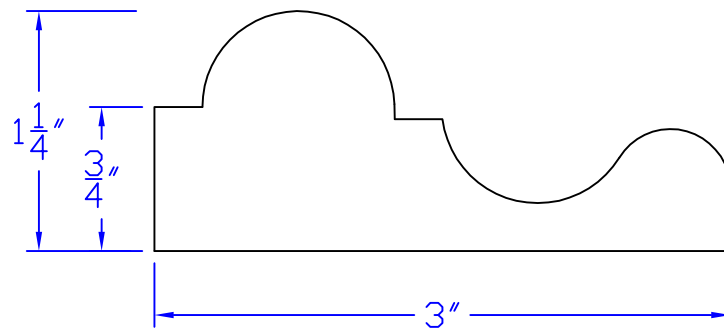

Creative Woodworking N.W., Inc.

1036 S.E. Taylor * Portland, Oregon 97214

Phone:(503) 230-9265 * Fax:(503) 232-9082

www.Creativewoodworkingnw.com

CHRL124
1-1/4" x 3"