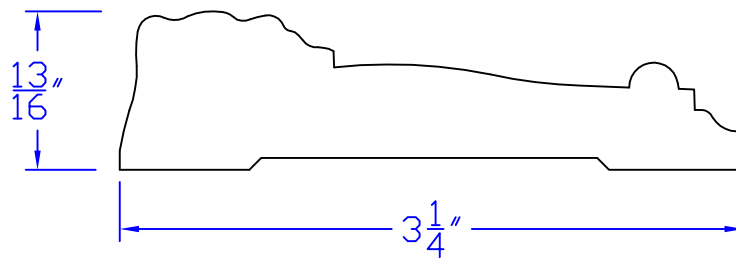

# Creative Woodworking N.W., Inc.

1036 S.E. Taylor \* Portland, Oregon 97214

Phone:(503) 230-9265 \* Fax:(503) 232-9082

[www.Creativewoodworkingnw.com](http://www.Creativewoodworkingnw.com)

CHRL126

$13/16'' \times 3-1/4''$