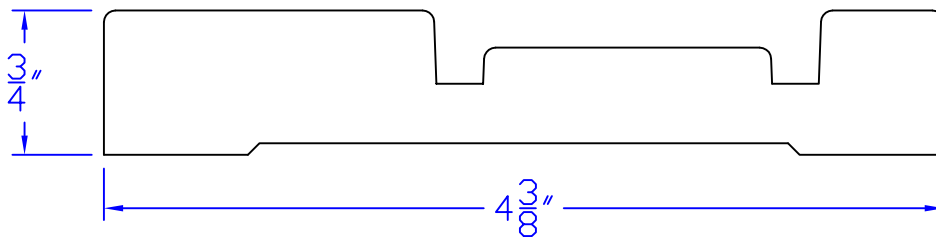

Creative Woodworking N.W., Inc.

1036 S.E. Taylor * Portland, Oregon 97214

Phone:(503) 230-9265 * Fax:(503) 232-9082

www.Creativewoodworkingnw.com

CHRL127

3/4" x 4-3/8"