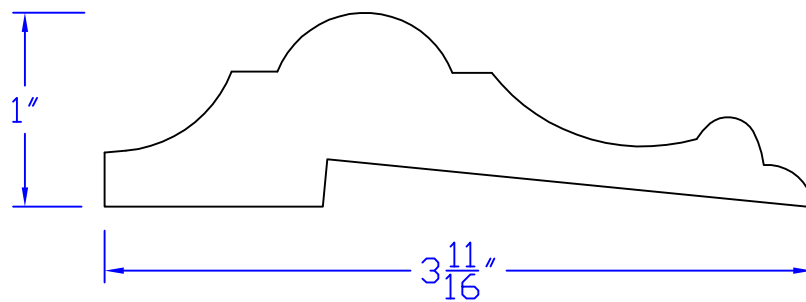

Creative Woodworking N.W., Inc.

1036 S.E. Taylor * Portland, Oregon 97214

Phone:(503) 230-9265 * Fax:(503) 232-9082

www.Creativewoodworkingnw.com

CHRL128

1" x 3-11/16"