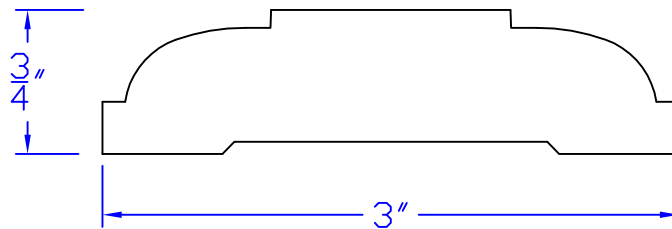

# Creative Woodworking N.W., Inc.

1036 S.E. Taylor \* Portland, Oregon 97214

Phone:(503) 230-9265 \* Fax:(503) 232-9082

[www.Creativewoodworkingnw.com](http://www.Creativewoodworkingnw.com)

CHRL129  
3/4" x 3"