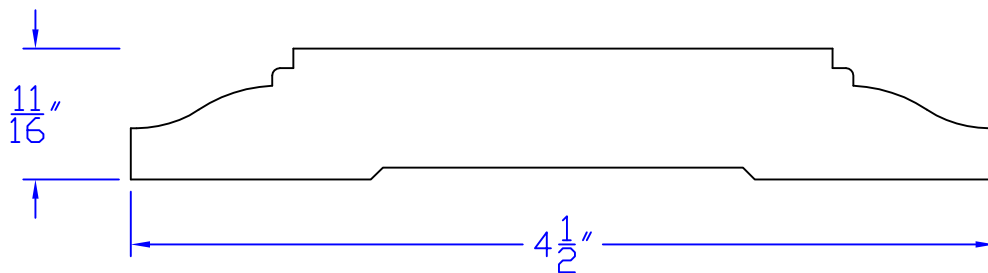

# Creative Woodworking N.W., Inc.

1036 S.E. Taylor \* Portland, Oregon 97214

Phone:(503) 230-9265 \* Fax:(503) 232-9082

www.Creativewoodworkingnw.com

CHRL130

$\frac{11}{16}$ " x  $4\frac{1}{2}$ "

VARIOUS WIDTHS AVAILABLE

USE CASG921 FOR ONE SIDE