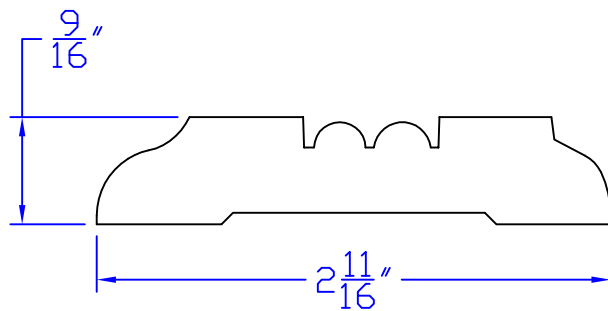

# Creative Woodworking N.W., Inc.

1036 S.E. Taylor \* Portland, Oregon 97214

Phone:(503) 230-9265 \* Fax:(503) 232-9082

www.Creativewoodworkingnw.com

CHRL132

$9/16'' \times 2-11/16''$