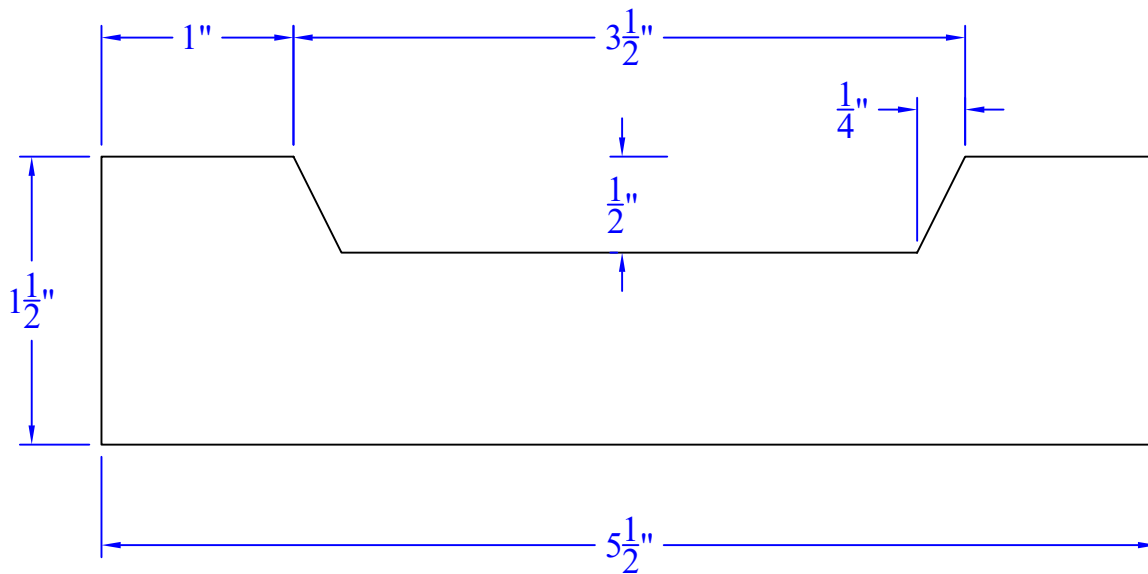

Creative Woodworking N.W., Inc.

1036 S.E. Taylor * Portland, Oregon 97214

Phone:(503) 230-9265 * Fax:(503) 232-9082

www.Creativewoodworkingnw.com

CHRL137

1-1/2" x 5-1/2"