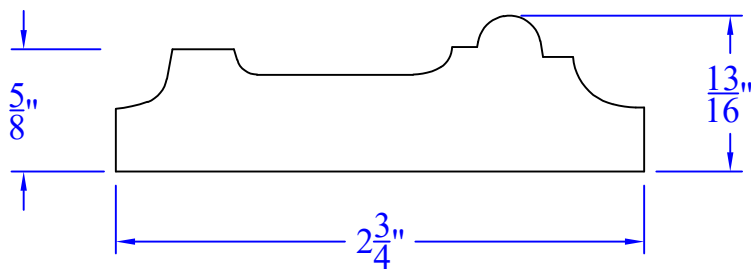

Creative Woodworking N.W., Inc.

1036 S.E. Taylor * Portland, Oregon 97214

Phone:(503) 230-9265 * Fax:(503) 232-9082

www.Creativewoodworkingnw.com

CHRL138
 $13/16$ " x $2-3/4$ "