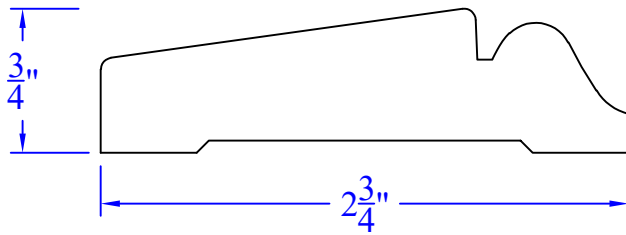

Creative Woodworking N.W., Inc.

1036 S.E. Taylor * Portland, Oregon 97214

Phone:(503) 230-9265 * Fax:(503) 232-9082

www.Creativewoodworkingnw.com

CHRL139

3/4" x 2-3/4"