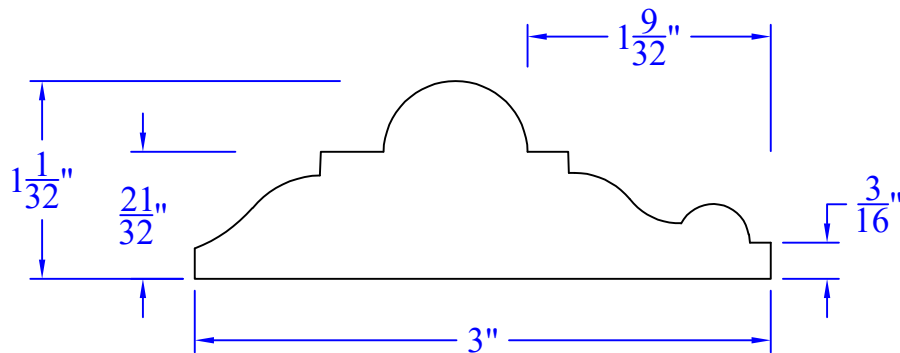

Creative Woodworking N.W., Inc.

1036 S.E. Taylor * Portland, Oregon 97214

Phone:(503) 230-9265 * Fax:(503) 232-9082

www.Creativewoodworkingnw.com

CHRL142

1-1/32" x 3"

ALEXANDRIA WM300