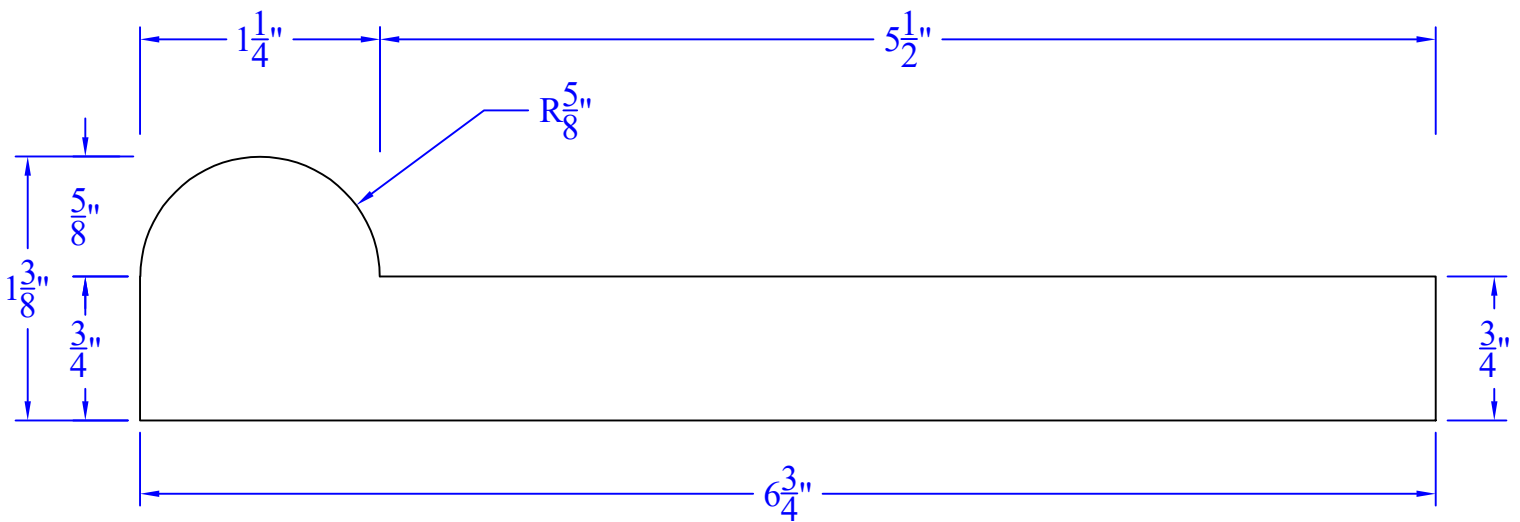

Creative Woodworking N.W., Inc.

1036 S.E. Taylor * Portland, Oregon 97214

Phone:(503) 230-9265 * Fax:(503) 232-9082

www.Creativewoodworkingnw.com

CHRL144
1-3/8" x 6-3/4"