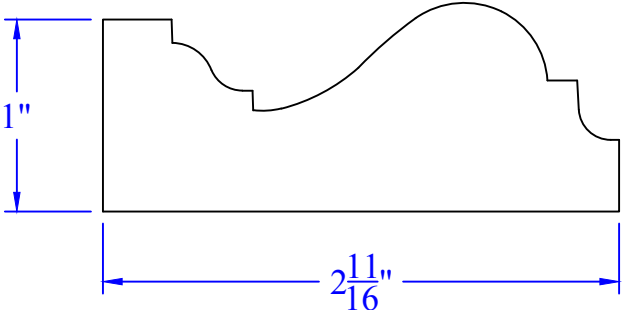

Creative Woodworking N.W., Inc.

1036 S.E. Taylor * Portland, Oregon 97214
Phone:(503) 230-9265 * Fax:(503) 232-9082
www.Creativewoodworkingnw.com

CHRL146
1" x 2-11/16"