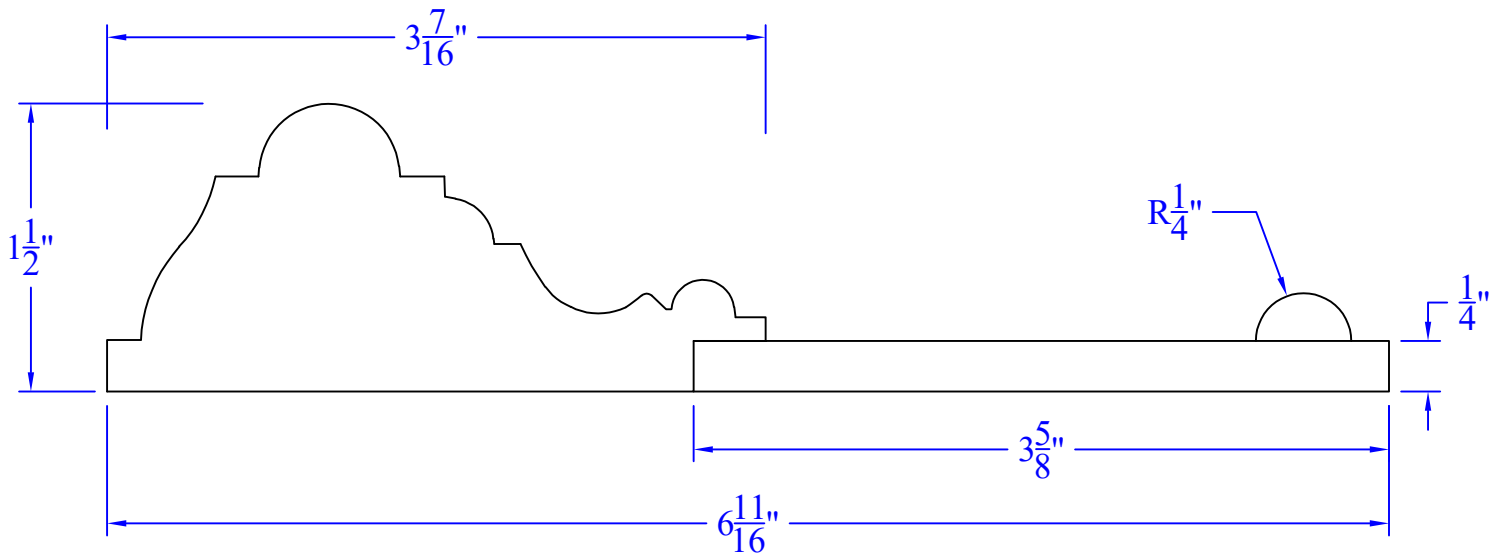

Creative Woodworking N.W., Inc.

1036 S.E. Taylor * Portland, Oregon 97214

Phone:(503) 230-9265 * Fax:(503) 232-9082

www.Creativewoodworkingnw.com

CHRL148

1-1/2" x 3-7/16"