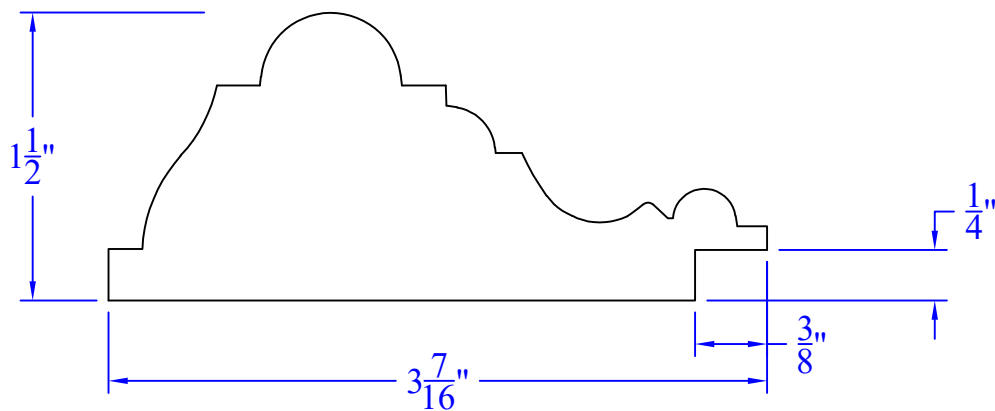

Creative Woodworking N.W., Inc.

1036 S.E. Taylor * Portland, Oregon 97214

Phone:(503) 230-9265 * Fax:(503) 232-9082

www.Creativewoodworkingnw.com

CHRL148

1-1/2" x 3-7/16"