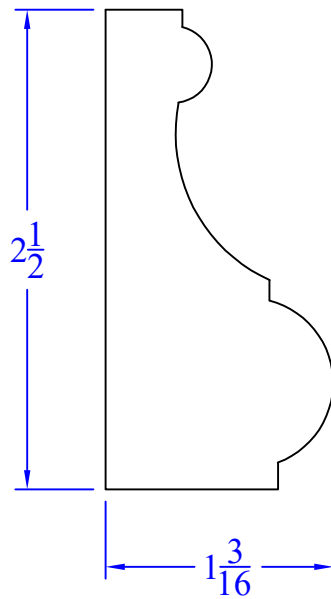

# Creative Woodworking N.W., Inc.

1036 S.E. Taylor \* Portland, Oregon 97214

Phone:(503) 230-9265 \* Fax:(503) 232-9082

www.Creativewoodworkingnw.com

CHRL150

1-3/16" x 2-1/2"

McCOY - CHAIR RAIL 715