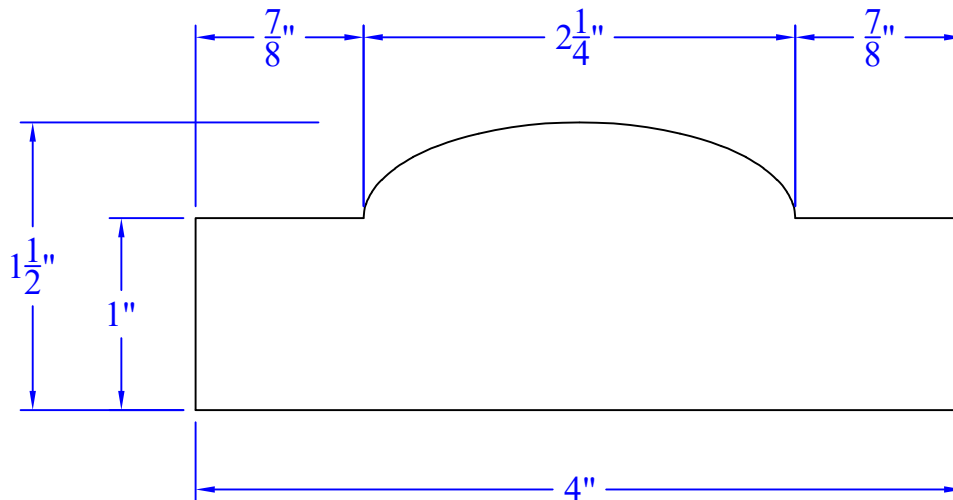

Creative Woodworking N.W., Inc.

1036 S.E. Taylor * Portland, Oregon 97214

Phone:(503) 230-9265 * Fax:(503) 232-9082

www.Creativewoodworkingnw.com

CHRL151

1-1/2" x 4"