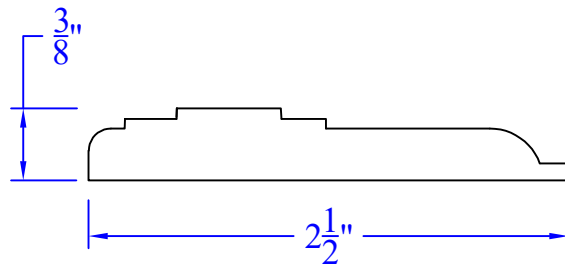

Creative Woodworking N.W., Inc.

1036 S.E. Taylor * Portland, Oregon 97214
Phone:(503) 230-9265 * Fax:(503) 232-9082
www.Creativewoodworkingnw.com

CHRL152

3/8" x 2-1/2"