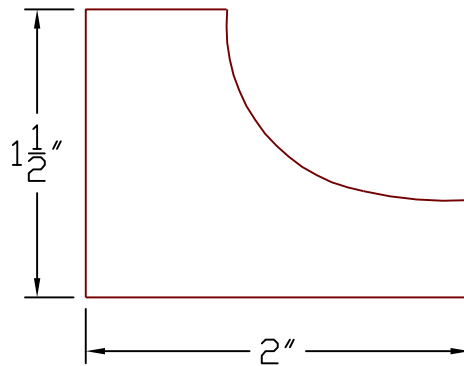

Creative Woodworking N.W., Inc.

1036 S.E. Taylor * Portland, Oregon 97214

Phone:(503) 230-9265 * Fax:(503) 232-9082

www.Creativewoodworkingnw.com

COVE001

1 1/2" X 2"