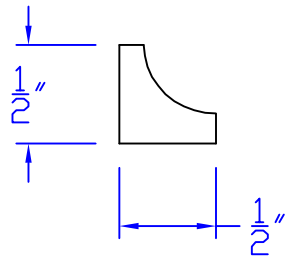

Creative Woodworking N.W., Inc.

1036 S.E. Taylor * Portland, Oregon 97214

Phone:(503) 230-9265 * Fax:(503) 232-9082

www.Creativewoodworkingnw.com

COVE003
1/2" X 1/2"
3/8R