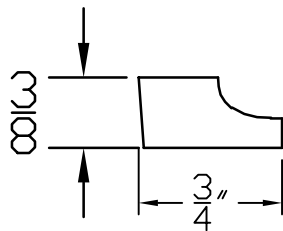

# Creative Woodworking N.W., Inc.

1036 S.E. Taylor \* Portland, Oregon 97214

Phone:(503) 230-9265 \* Fax:(503) 232-9082

[www.Creativewoodworkingnw.com](http://www.Creativewoodworkingnw.com)

COVE007

3/8" X 3/4"