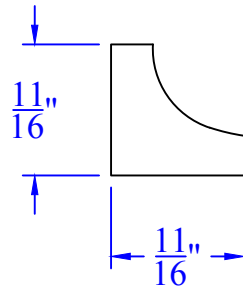

# Creative Woodworking N.W., Inc.

1036 S.E. Taylor \* Portland, Oregon 97214  
Phone:(503) 230-9265 \* Fax:(503) 232-9082  
www.Creativewoodworkingnw.com

**COVE008**  
**11/16" x 11/16"**