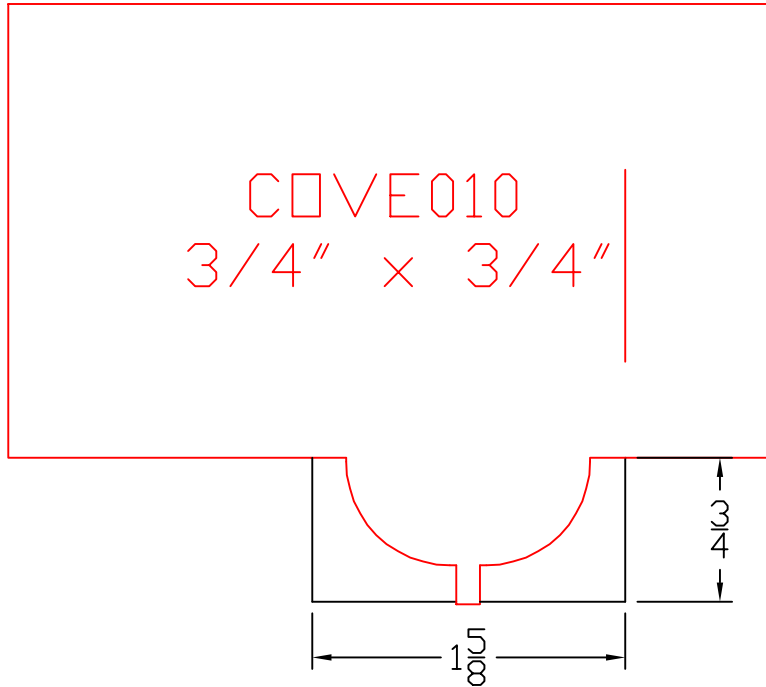

Creative Woodworking N.W., Inc.

1036 S.E. Taylor * Portland, Oregon 97214

Phone:(503) 230-9265 * Fax:(503) 232-9082

www.Creativewoodworkingnw.com

COVE010
3/4" x 3/4"