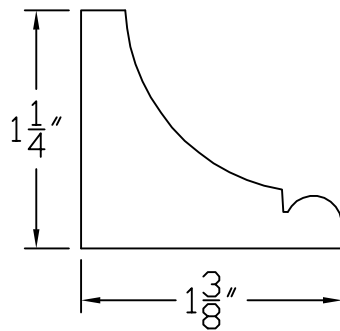

Creative Woodworking N.W., Inc.

1036 S.E. Taylor * Portland, Oregon 97214

Phone:(503) 230-9265 * Fax:(503) 232-9082

www.Creativewoodworkingnw.com

COVE011

1 1/4" X 1 3/8"