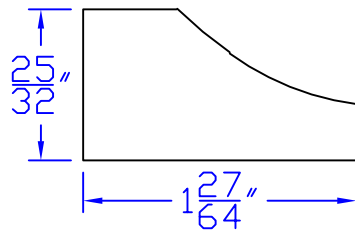

# Creative Woodworking N.W., Inc.

1036 S.E. Taylor \* Portland, Oregon 97214

Phone:(503) 230-9265 \* Fax:(503) 232-9082

[www.Creativewoodworkingnw.com](http://www.Creativewoodworkingnw.com)

COVE012

$\frac{25}{32} \times 1\frac{27}{64}$ "