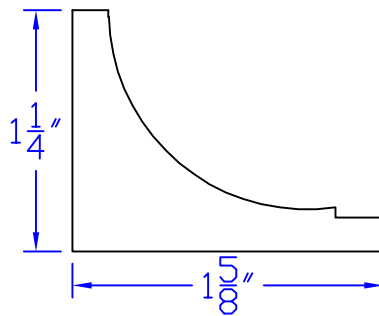

# Creative Woodworking N.W., Inc.

1036 S.E. Taylor \* Portland, Oregon 97214  
Phone:(503) 230-9265 \* Fax:(503) 232-9082  
www.Creativewoodworkingnw.com

COVE013

1-1/4" x 1-5/8"