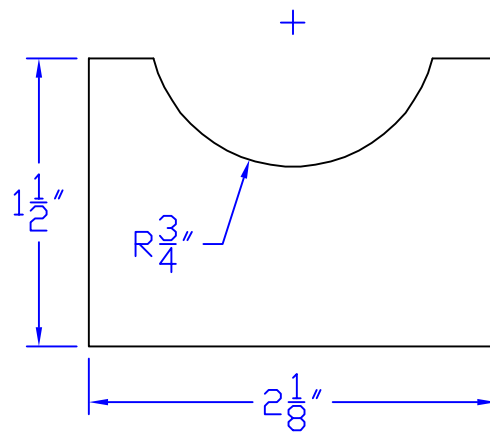

Creative Woodworking N.W., Inc.

1036 S.E. Taylor * Portland, Oregon 97214
Phone:(503) 230-9265 * Fax:(503) 232-9082
www.Creativewoodworkingnw.com

COVE016

$1-1/2'' \times 2-1/8''$