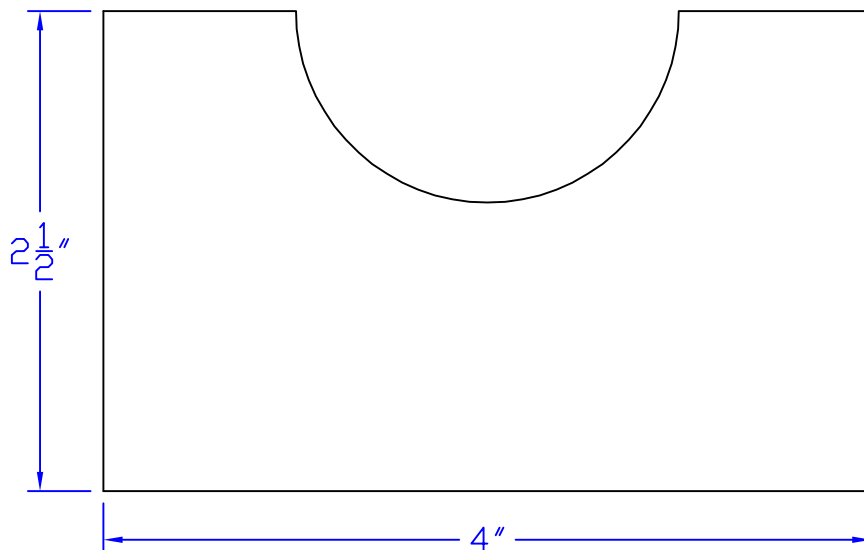

Creative Woodworking N.W., Inc.

1036 S.E. Taylor * Portland, Oregon 97214
Phone:(503) 230-9265 * Fax:(503) 232-9082
www.Creativewoodworkingnw.com

COVE017
2" DIAMETER
1" RADIUS