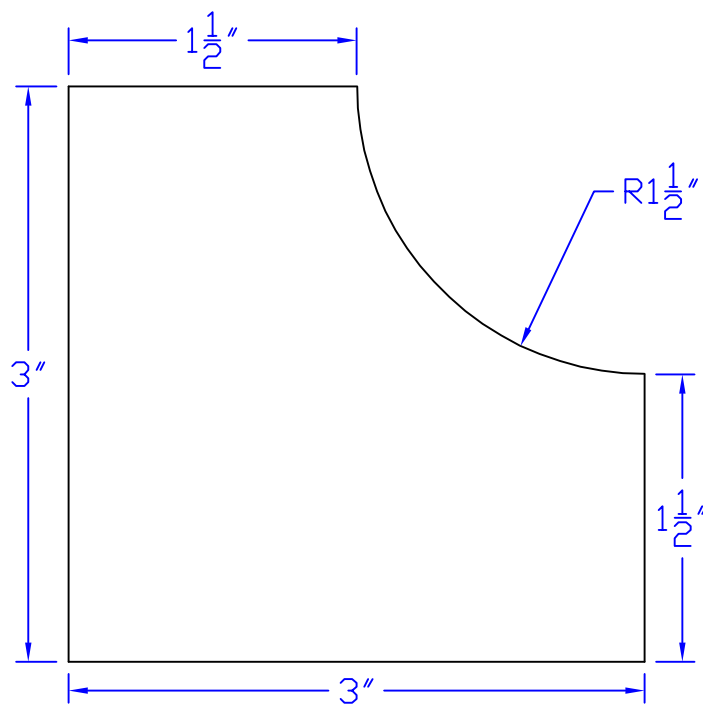

# Creative Woodworking N.W., Inc.

1036 S.E. Taylor \* Portland, Oregon 97214  
Phone:(503) 230-9265 \* Fax:(503) 232-9082  
www.Creativewoodworkingnw.com

COVE018  
3" x 3"