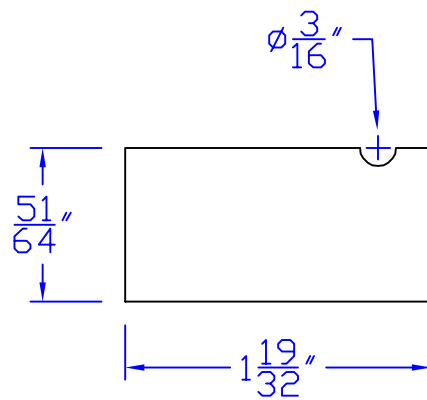

# Creative Woodworking N.W., Inc.

1036 S.E. Taylor \* Portland, Oregon 97214  
Phone:(503) 230-9265 \* Fax:(503) 232-9082  
www.Creativewoodworkingnw.com

C0VE020  
 $51/64$ "  $\times$   $1-19/32$ "