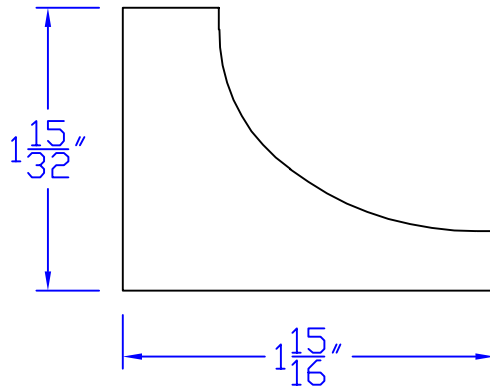

Creative Woodworking N.W., Inc.

1036 S.E. Taylor * Portland, Oregon 97214
Phone:(503) 230-9265 * Fax:(503) 232-9082
www.Creativewoodworkingnw.com

COVE021

$1\frac{15}{32}$ " × $1\frac{15}{16}$