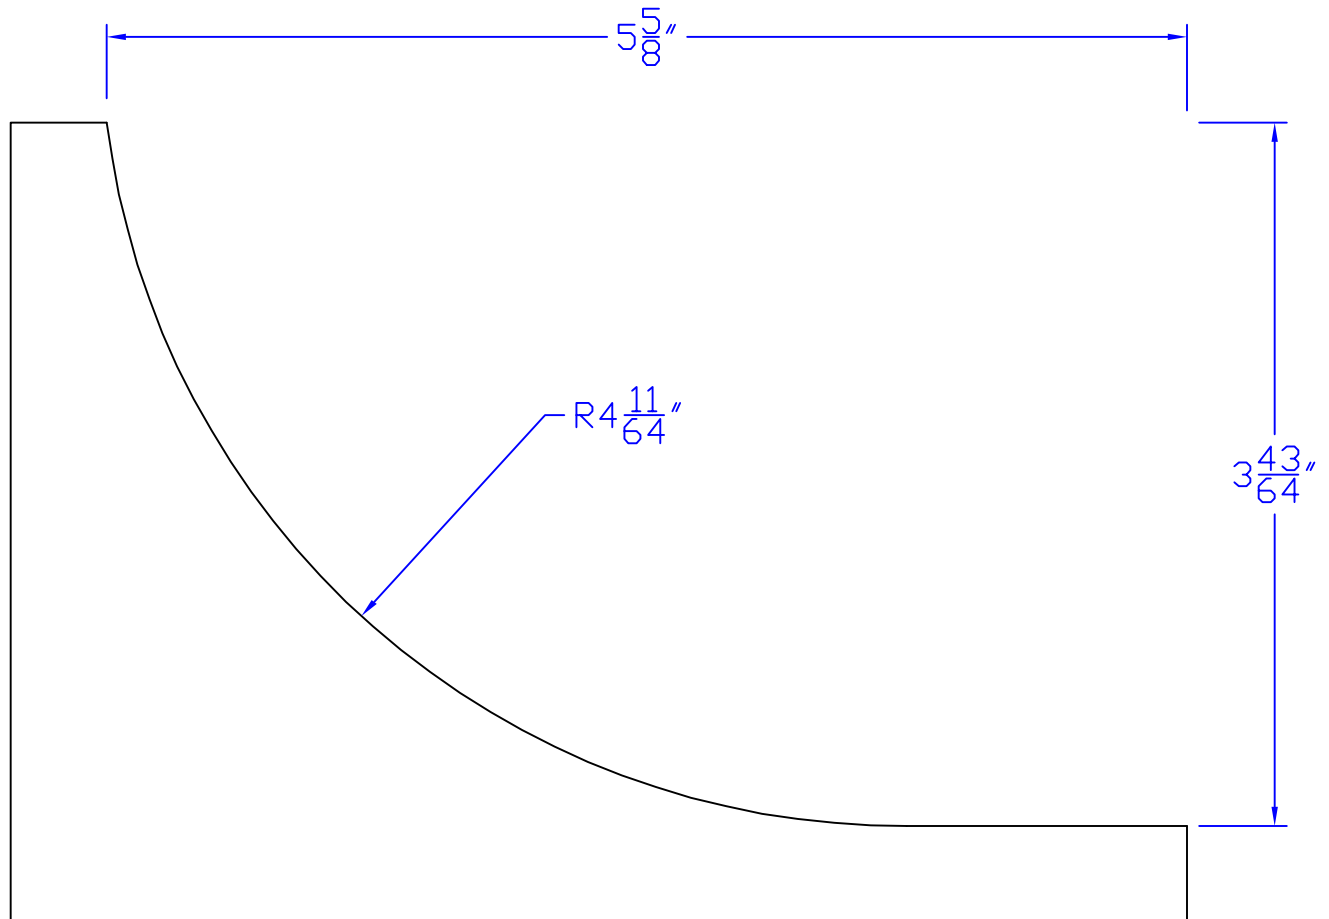

Creative Woodworking N.W., Inc.

1036 S.E. Taylor * Portland, Oregon 97214
Phone:(503) 230-9265 * Fax:(503) 232-9082
www.Creativewoodworkingnw.com

COVE022
3- $43/64$ " x 5- $5/8$ "
SHAPER