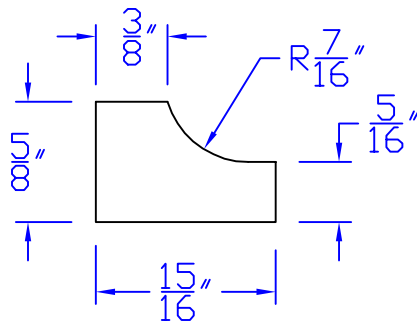

Creative Woodworking N.W., Inc.

1036 S.E. Taylor * Portland, Oregon 97214
Phone:(503) 230-9265 * Fax:(503) 232-9082
www.Creativewoodworkingnw.com

COVE023
 $5/8" \times 15/16"$