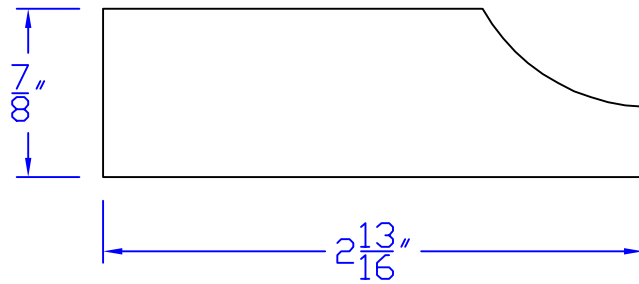

# Creative Woodworking N.W., Inc.

1036 S.E. Taylor \* Portland, Oregon 97214  
Phone:(503) 230-9265 \* Fax:(503) 232-9082  
www.Creativewoodworkingnw.com

COVE025  
 $\frac{7}{8}" \times 2\frac{13}{16}"$