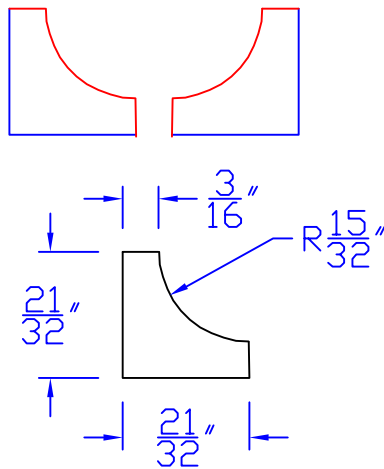

Creative Woodworking N.W., Inc.

1036 S.E. Taylor * Portland, Oregon 97214
Phone:(503) 230-9265 * Fax:(503) 232-9082
www.Creativewoodworkingnw.com

COVE026
 $\frac{21}{32}$ " x $\frac{21}{32}$ "
 $\frac{15}{32}$ " R
C606