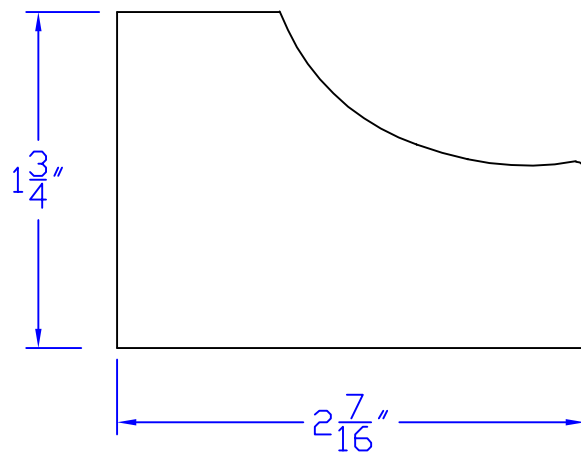

# Creative Woodworking N.W., Inc.

1036 S.E. Taylor \* Portland, Oregon 97214  
Phone:(503) 230-9265 \* Fax:(503) 232-9082  
www.Creativewoodworkingnw.com

COVE027

$1\frac{3}{4}" \times 2\frac{7}{16}"$