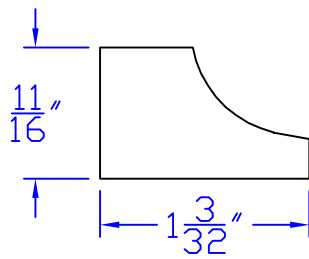

# Creative Woodworking N.W., Inc.

1036 S.E. Taylor \* Portland, Oregon 97214  
Phone:(503) 230-9265 \* Fax:(503) 232-9082  
www.Creativewoodworkingnw.com

COVE028

$1\frac{11}{16}$ " x  $1\frac{3}{32}$ "